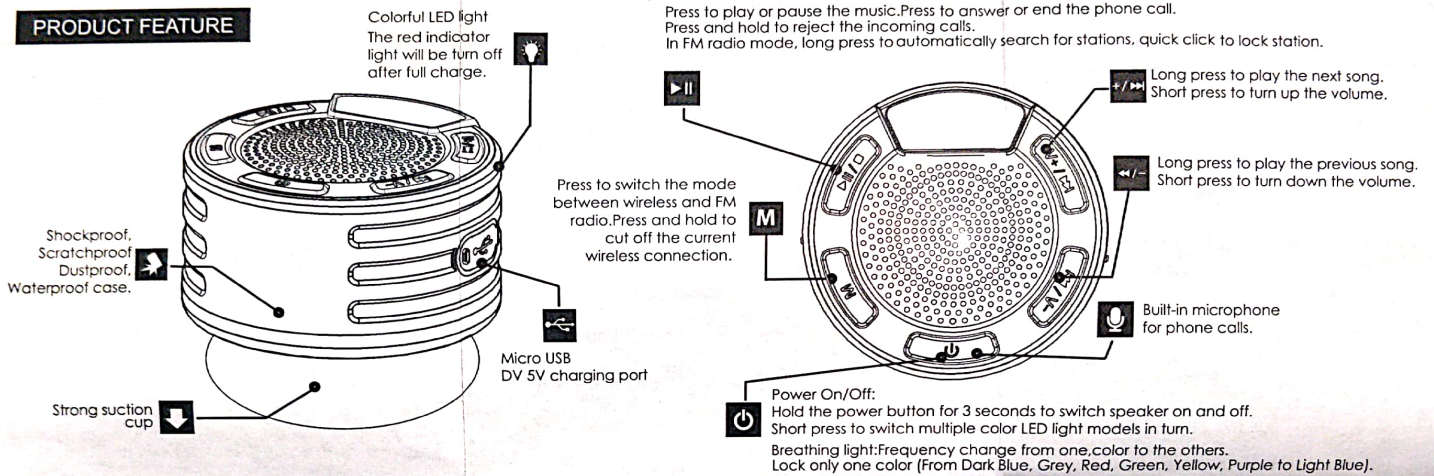

PRODUCT FEATURE

TROUBLE SHOOTING

Symptoms	Causes	Solutions
F013 Pro Can't be powered on	The battery is too low	Recharge the speaker 🔋
Can't to pair with the speaker	F013 Pro already paired or not in pairing mode	Refer to "Wireless Pairing Section" on the previous page
Volume too low	Low battery or the volume on F013 Pro and media player are not set to maximum	Increase the volume of F013 Pro and media player
FM Radio Signals	1. To receive optional FM radio signal, relocate F013 Pro to open environment. Remove it from a closed loop area or other electronic devices to reduce interference. 2. If applicable, inserting the antenna may enhance signal.	

SAFTY INSTRUCTIONS

1. Please make sure the plug cover is tight before drop into the water.

2. Keep the product away from extreme weather to protect the unit against electric shock, explosion or body injury.

1. Do not use the product in an overheated place, such as a stove or an open flame.
2. Keep the product out of the reach of children. Do not turn the volume too high to avoid hearing damage.
3. Clean the product with soft cloth and do not use harsh corrosive chemicals. Always unplug from the power source before cleaning.
4. Do not puncture or disassemble the exterior surface of the product in any way.
5. Do not insert any metal objects into the device to avoid damaging the product.

CE FC RoHS MADE IN CHINA